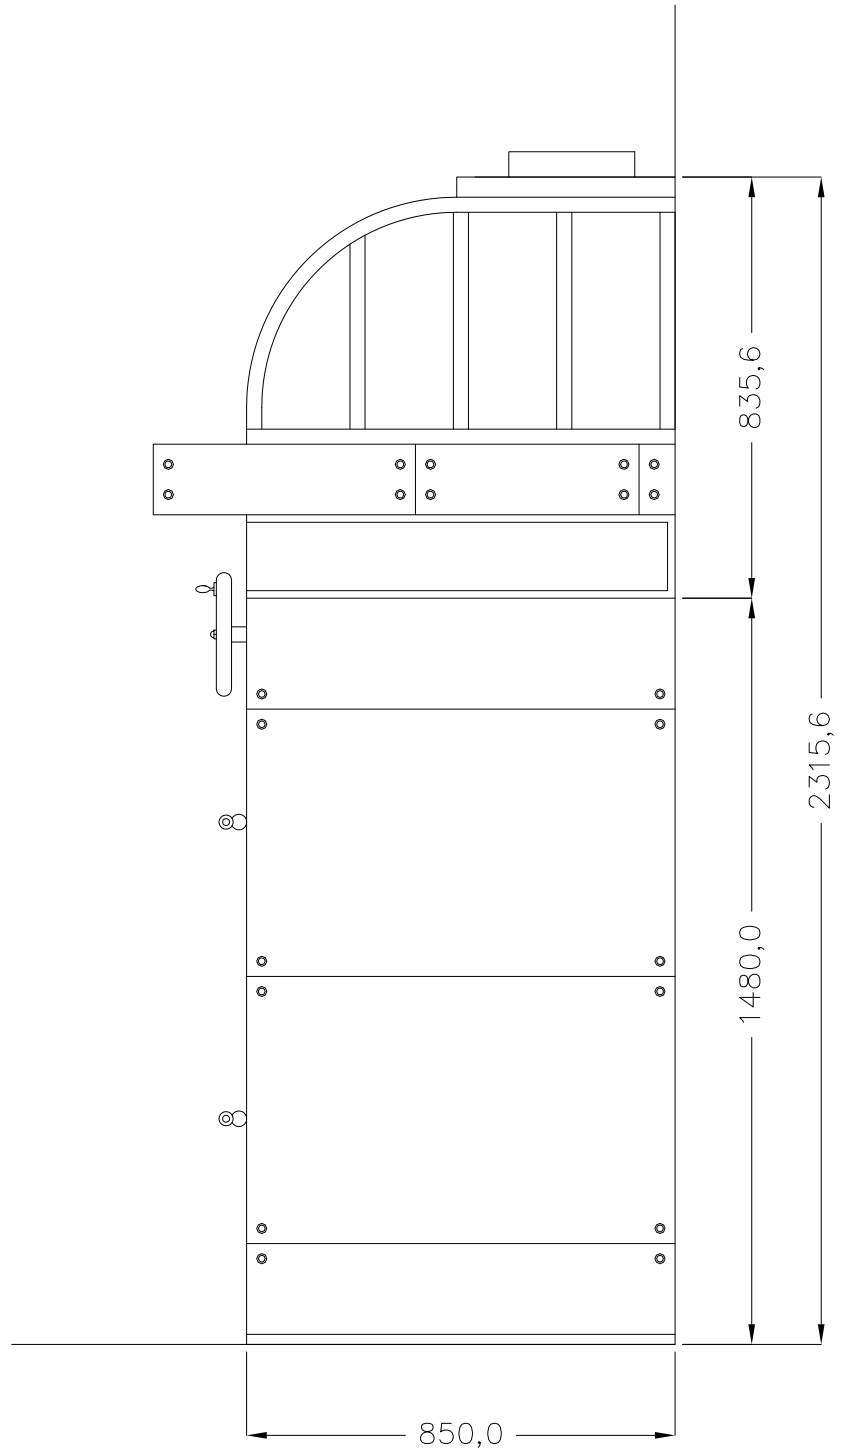

## Model Antique150 Barbecue

flue connection

interior light switch

grill height control

coal fan control

heatproof glass door

access to ash bin and  
fat recipient

coal storage drawer

Usable grill area  
Width: 1160mm  
Depth: 650mm

**METALPEDROUZO**<sup>®</sup>  
L A B A R B A C O A N º 1

Model **Antique150** Barbecue

Usable grill area  
Width: 1160mm  
Depth: 650mm

**METALPEDROUZO**<sup>®</sup>  
L A B A R B A C O A N º 1

BARBACOA modelo **Antique150**

Usable grill area  
Width: 1160mm  
Depth: 650mm