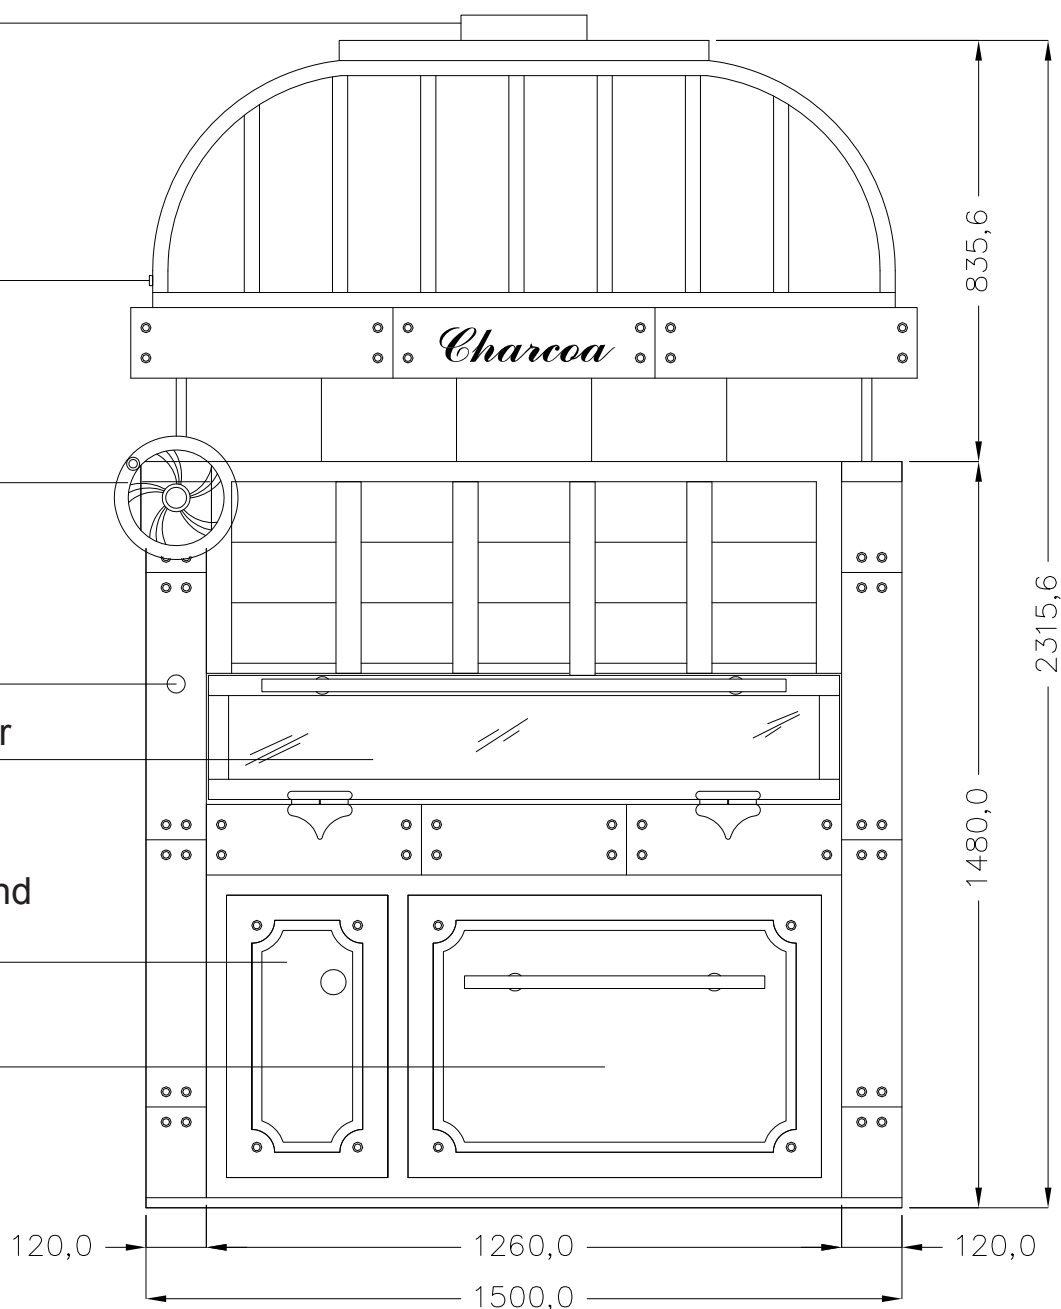

## Model Antique150 Barbecue

flue connection

interior light switch

grill height control

coal fan control

heatproof glass door

access to ash bin and  
fat recipient

coal storage drawer

Usable grill area  
Width: 1160mm  
Depth: 650mm

**METALPEDROUZO**<sup>®</sup>  
L A B A R B A C O A N º 1

Model **Antique150** Barbecue

Usable grill area  
Width: 1160mm  
Depth: 650mm

**METALPEDROUZO**<sup>®</sup>  
L A B A R B A C O A N º 1

BARBACOA modelo **Antique150**

Usable grill area  
Width: 1160mm  
Depth: 650mm