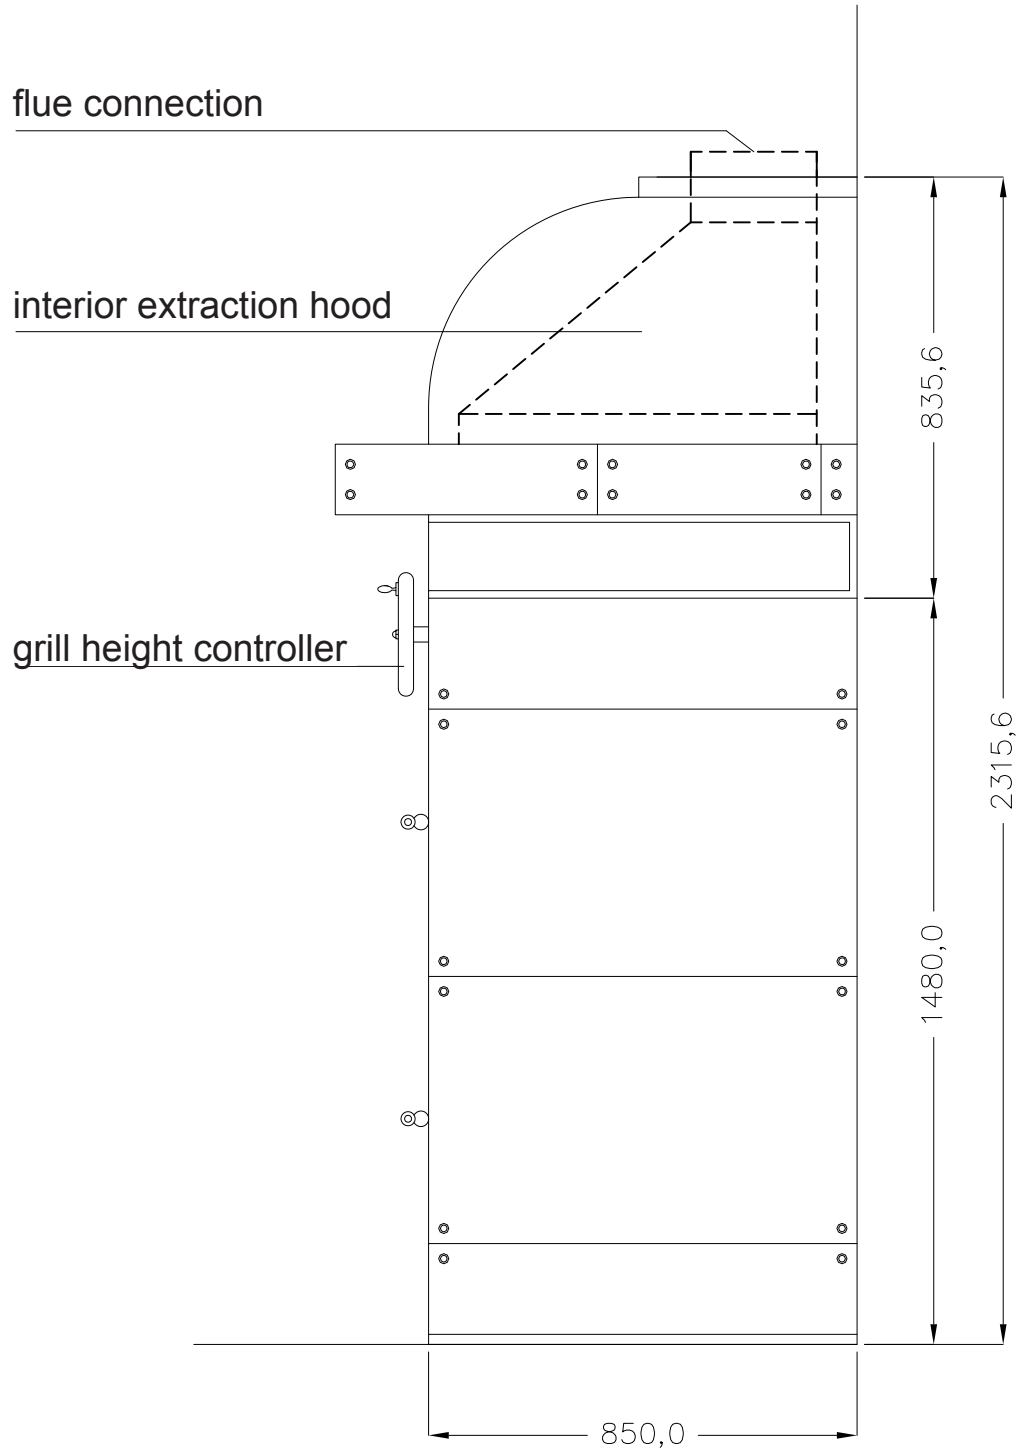

## Model Antique150 Barbecue

flue connection

interior light switch

grill height control

coal fan control

heatproof glass door

access to ash bin and  
fat recipient

coal storage drawer

Usable grill area  
Width: 1160mm  
Depth: 650mm

**METALPEDROUZO**<sup>®</sup>  
L A B A R B A C O A N º 1

Model **Antique150** Barbecue

Usable grill area  
Width: 1160mm  
Depth: 650mm

**METALPEDROUZO**<sup>®</sup>  
L A B A R B A C O A N º 1

BARBACOA modelo **Antique150**

Usable grill area  
Width: 1160mm  
Depth: 650mm