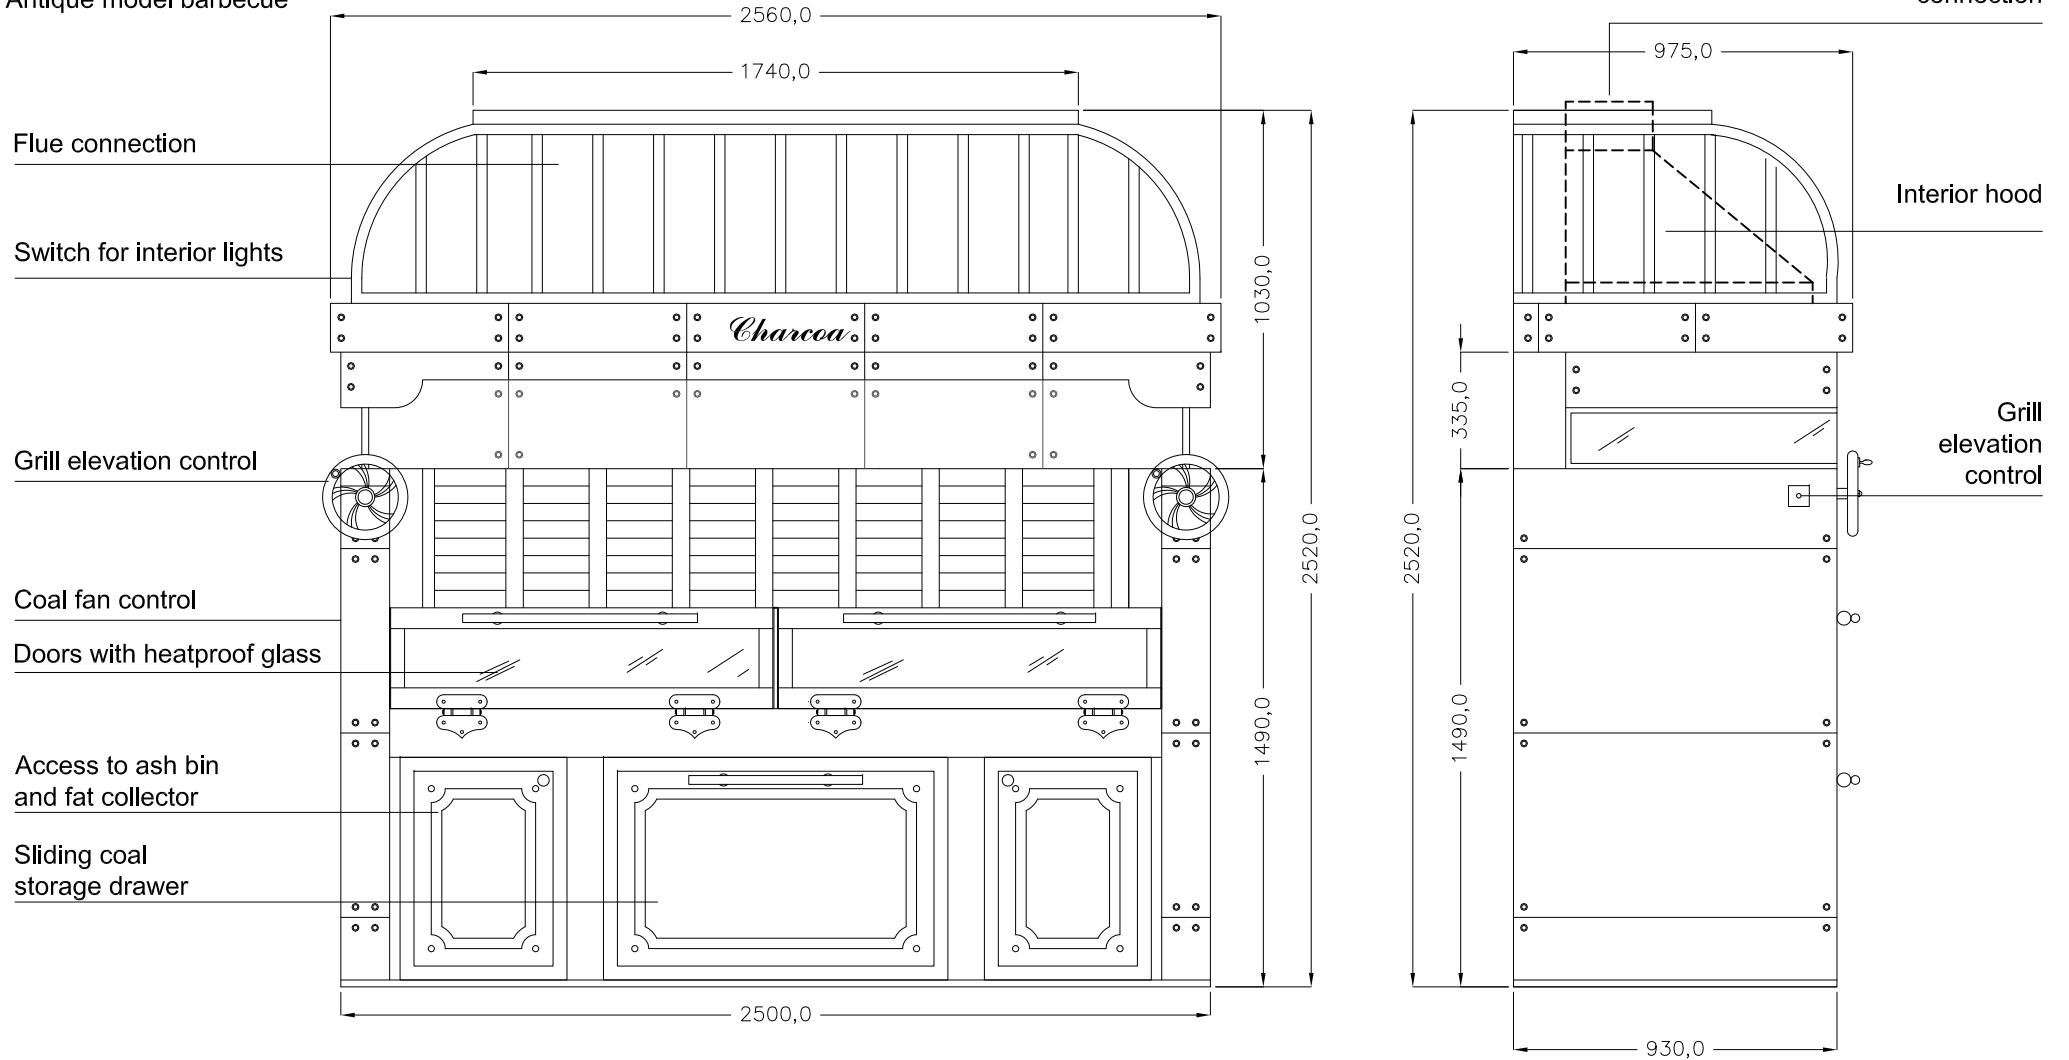

Antique model barbecue

Usable grill area:  
Length: 995mm  
Depth: 690mm

Antique model barbecue

Usable grill area:  
Length: 995mm  
Depth: 690mm