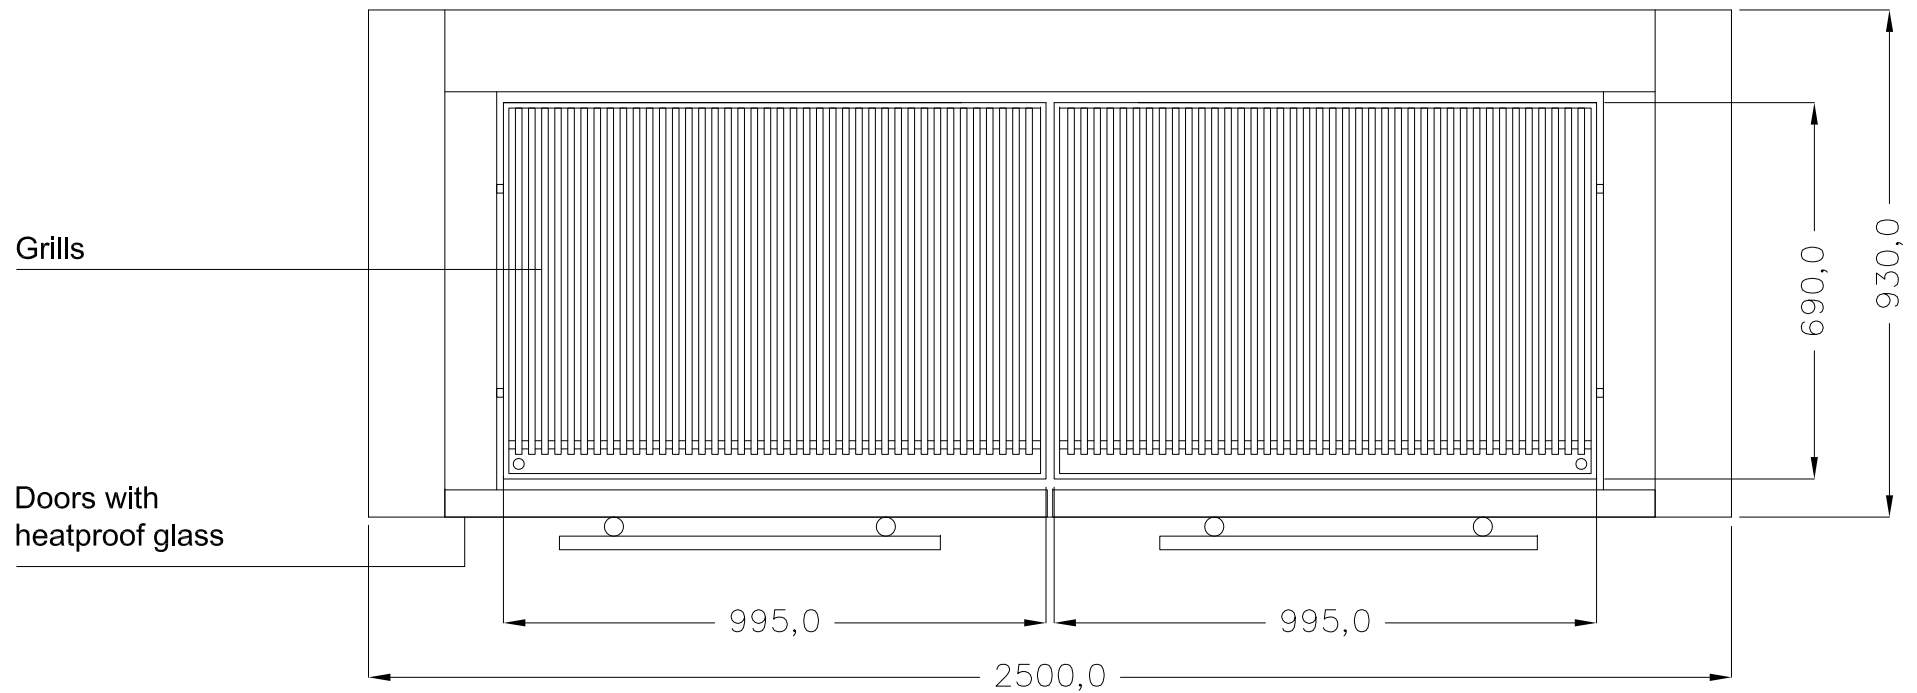

Antique model barbecue

Usable grill area:  
Length: 995mm  
Depth: 690mm

Antique model barbecue

Usable grill area:  
Length: 995mm  
Depth: 690mm