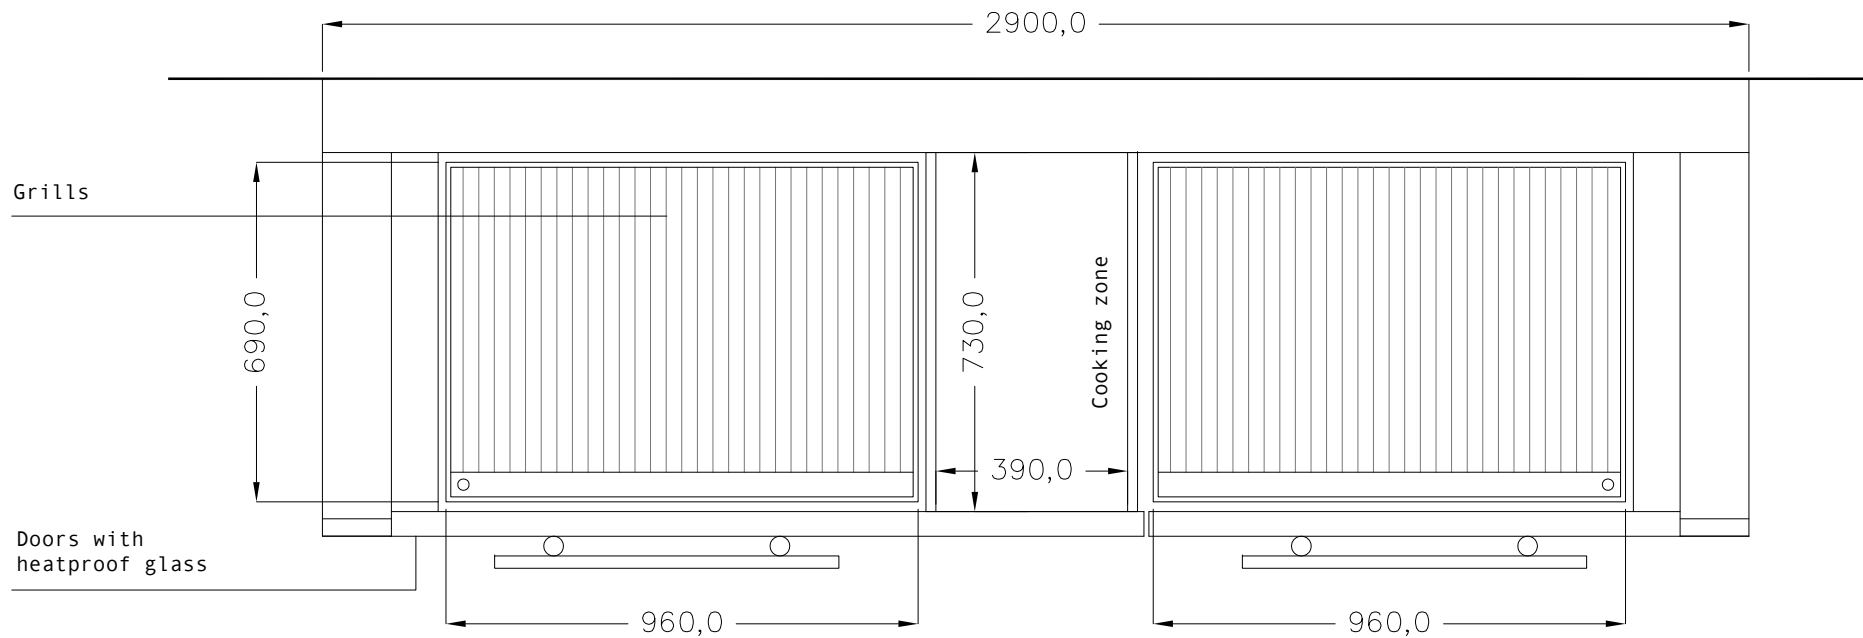

Antique model barbecue

Usable grill area:
Length: 960mm
Depth: 690mm