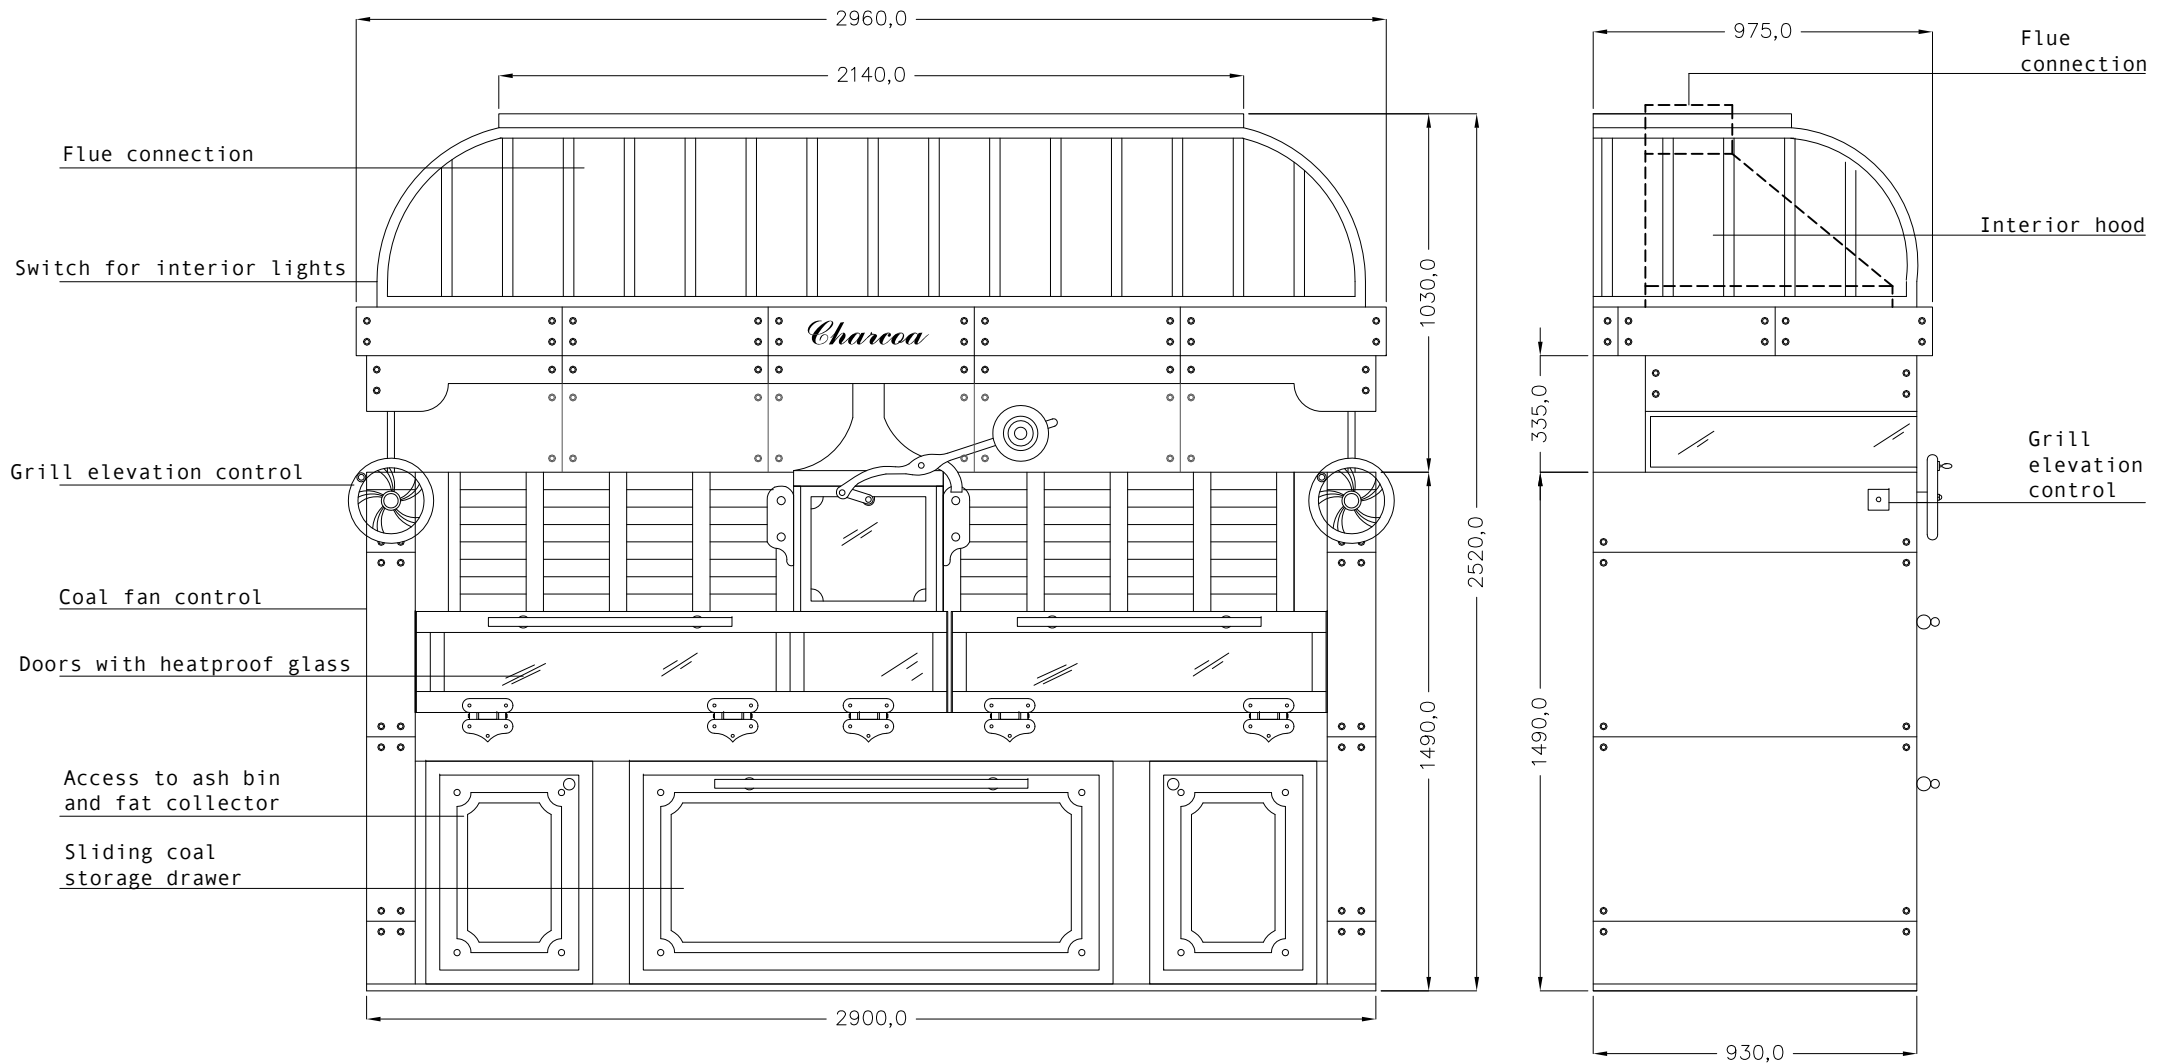

Antique model barbecue

Usable grill area:
Length: 960mm
Depth: 690mm