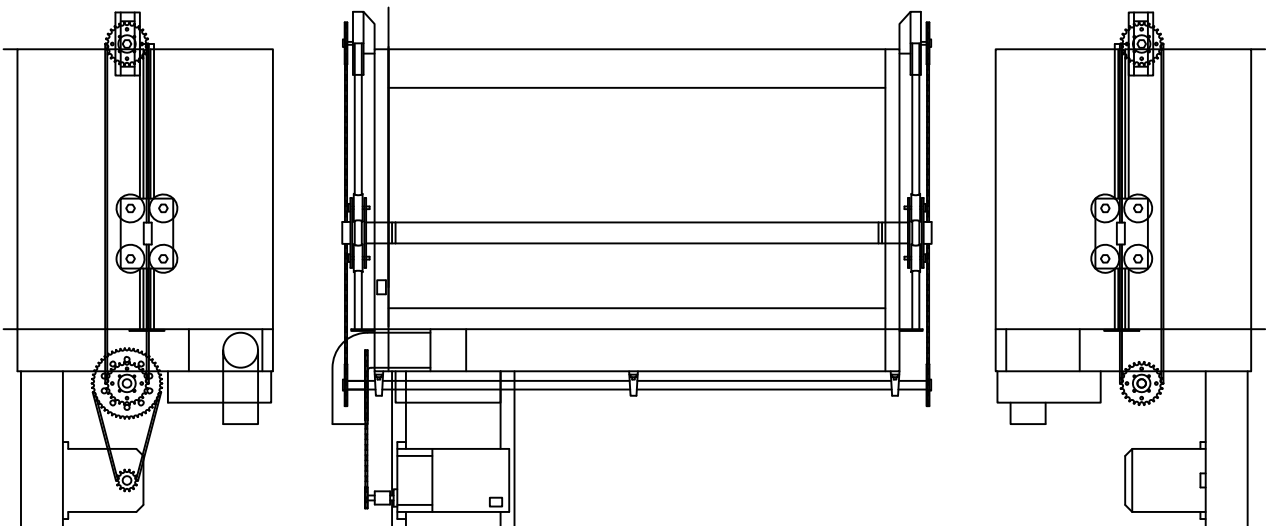

Front view

Side view

Model P-1-SC-120 Barbecue  
Elevation system