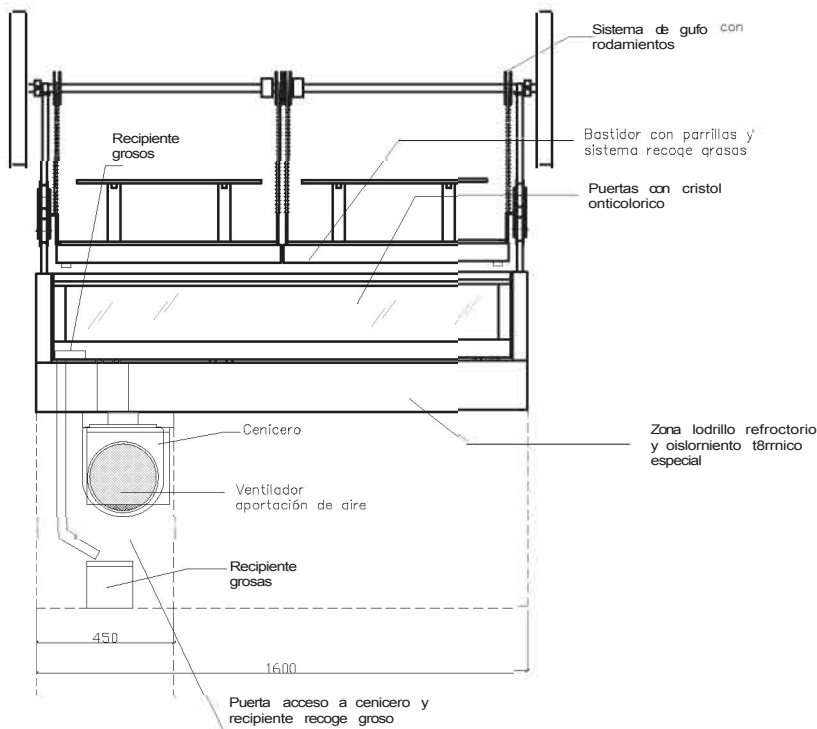

## ALZADO FRONTAL

useful area of each of the grill:  
length: 73cm  
depth: 67cm