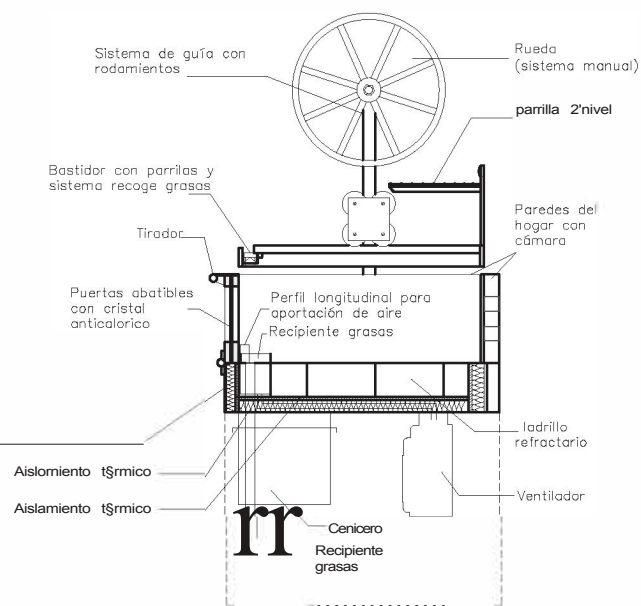

## ALZADO FRONTAL

useful area of each of the grill:  
length: 73cm  
depth: 67cm