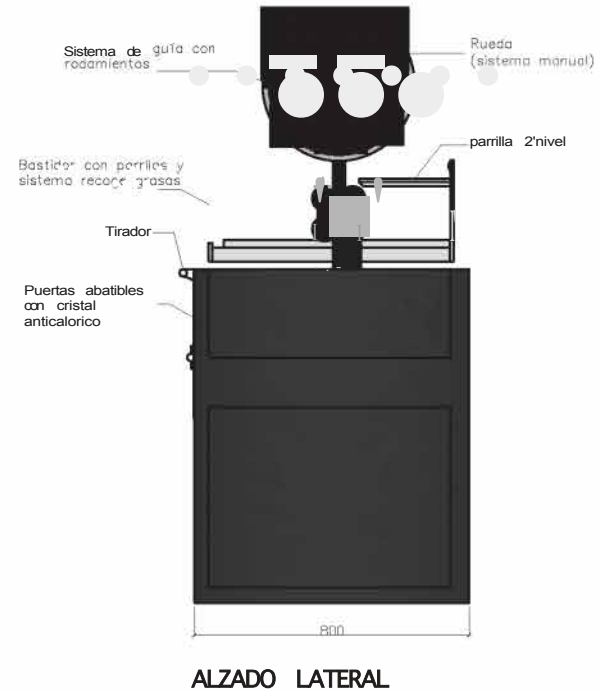

## ALZADO FRONTAL

useful area of each of the grill:  
length: 73cm  
depth: 67cm