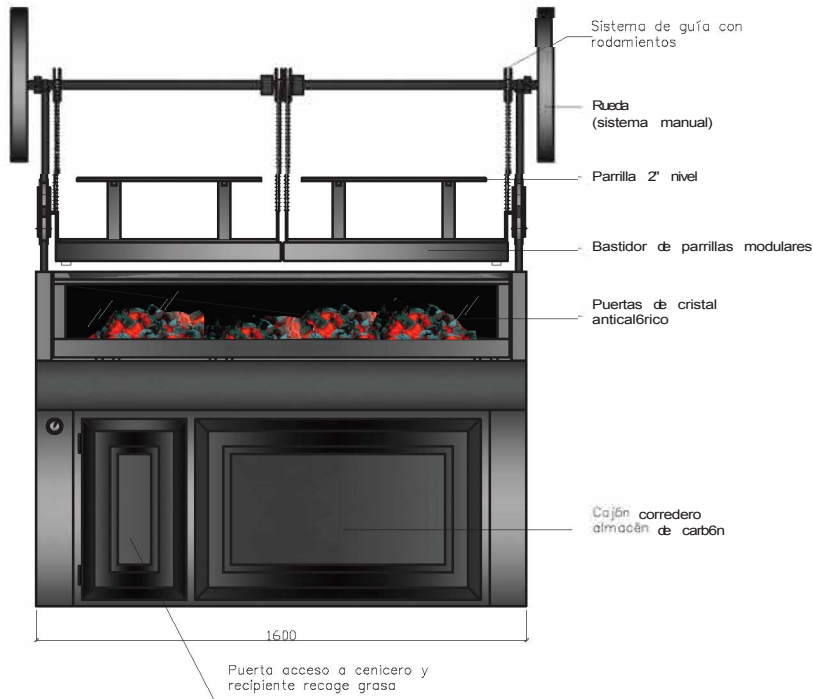

## ALZADO FRONTAL

useful area of each of the grill:  
length: 73cm  
depth: 67cm