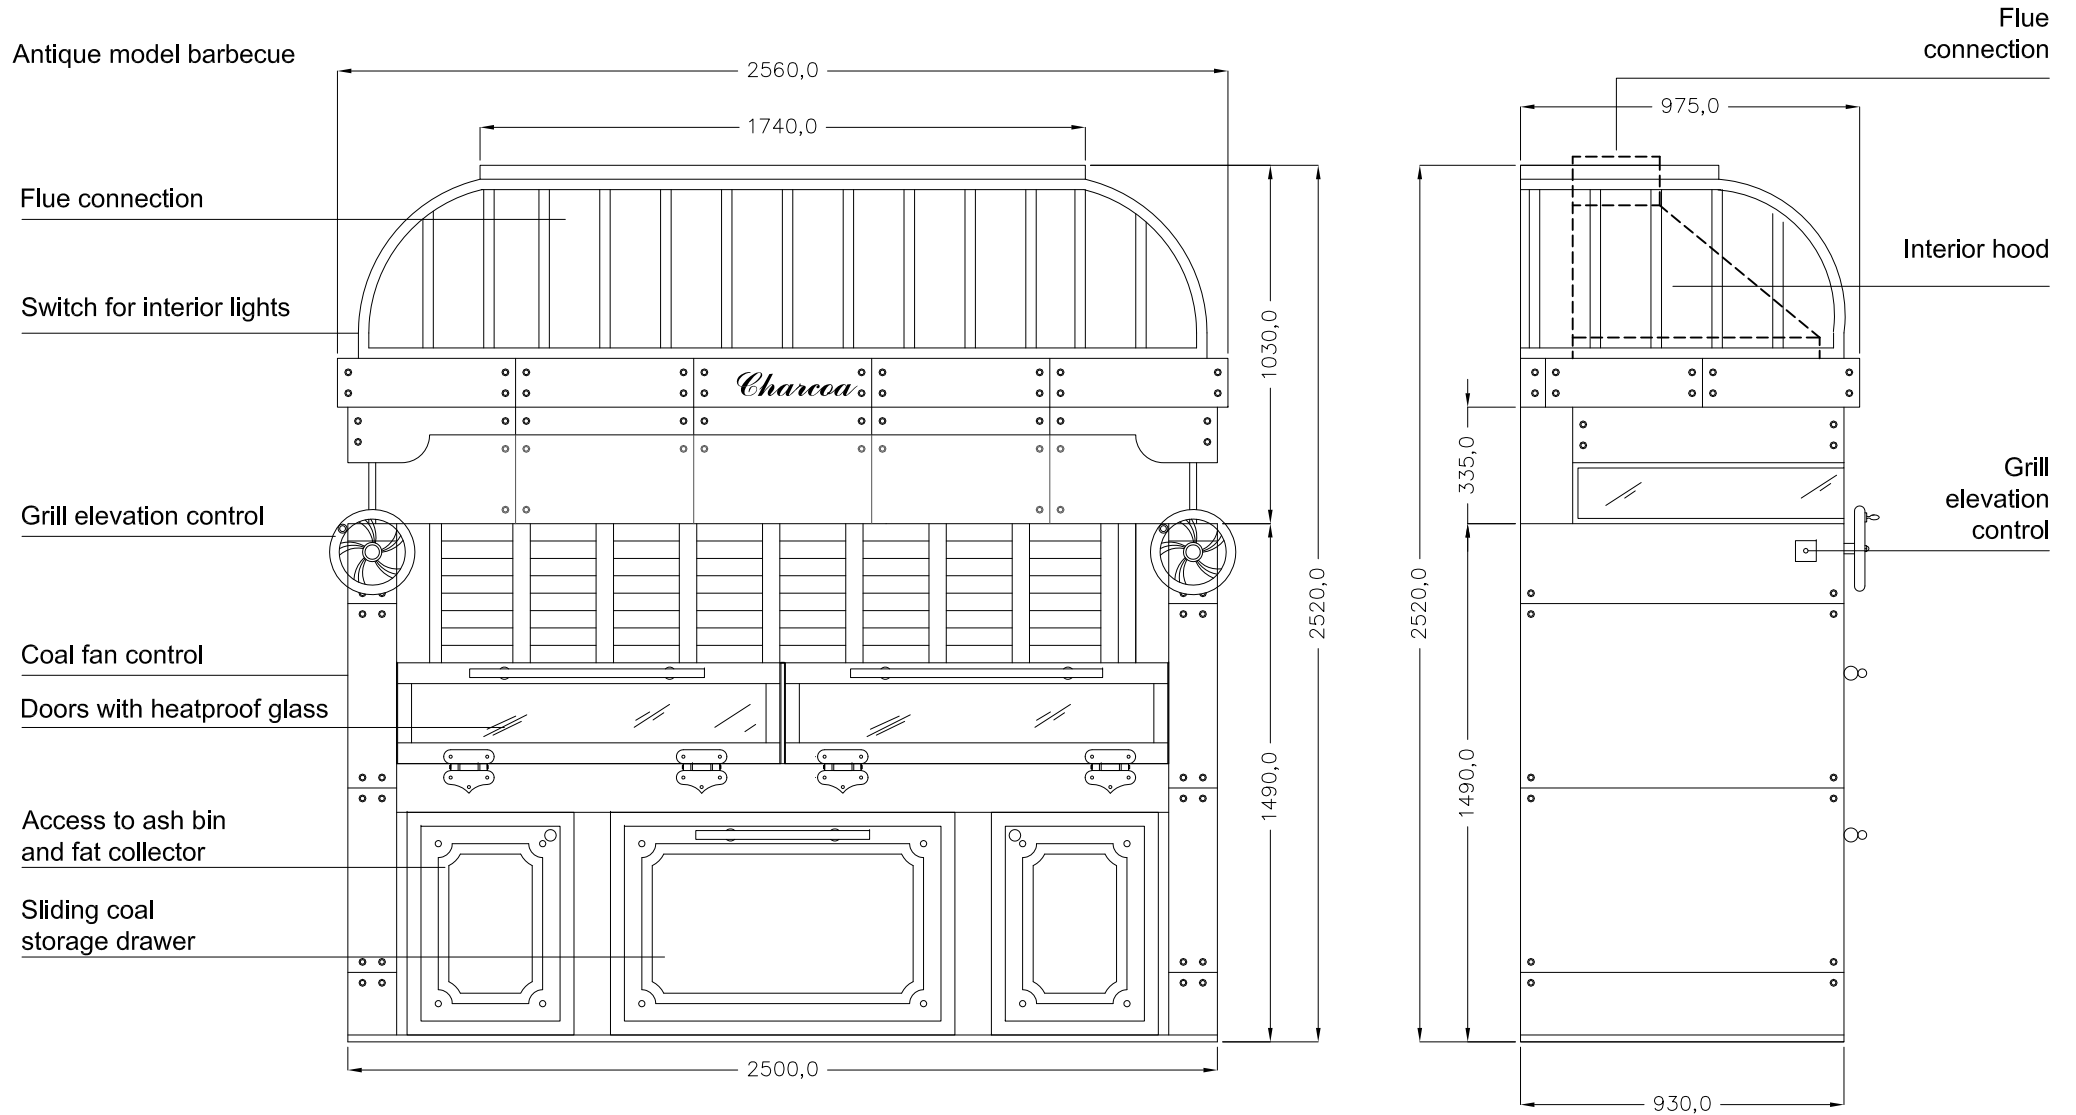

Charcoa

Usable grill area:
 Length: 995mm
 Depth: 690mm

Charcoa

Antique model barbecue

Usable grill area:
Length: 995mm
Depth: 690mm