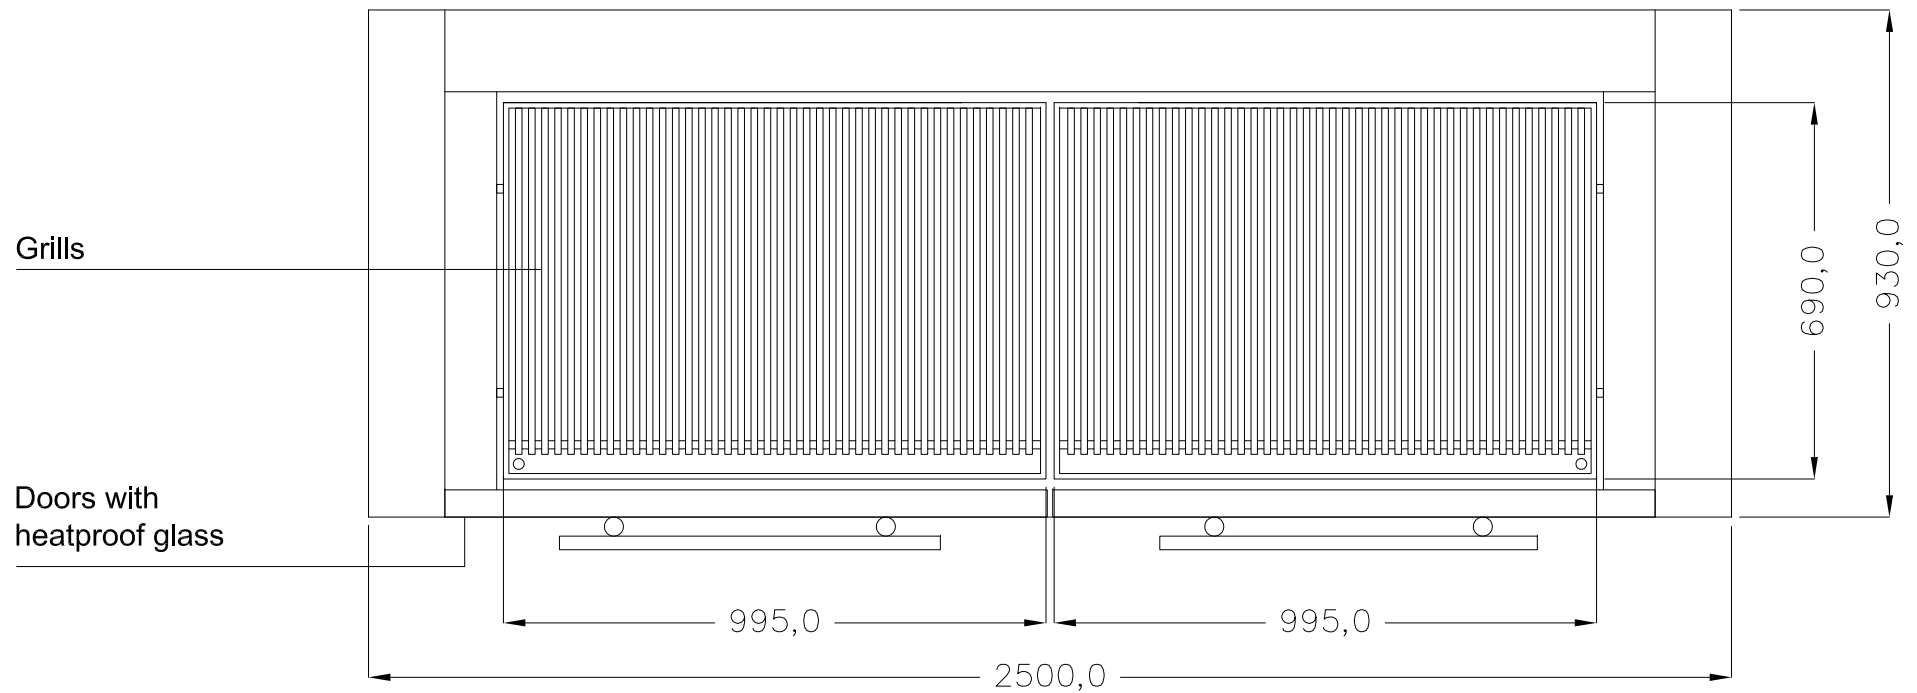

Charcoa

Usable grill area:
 Length: 995mm
 Depth: 690mm

Charcoa

Antique model barbecue

Usable grill area:
Length: 995mm
Depth: 690mm