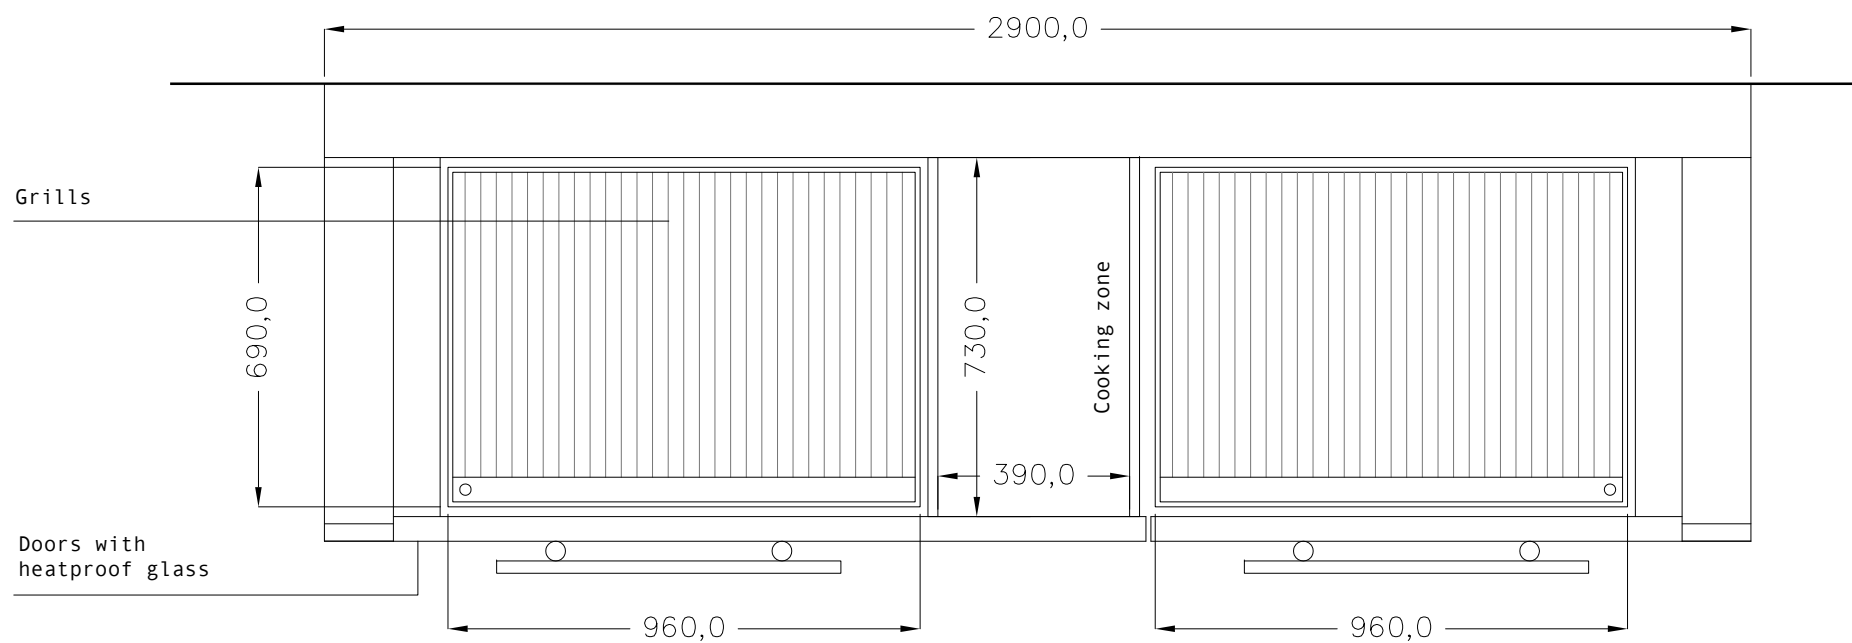

# Charcoa

Antique model barbecue

Usable grill area:  
Length: 960mm  
Depth: 690mm