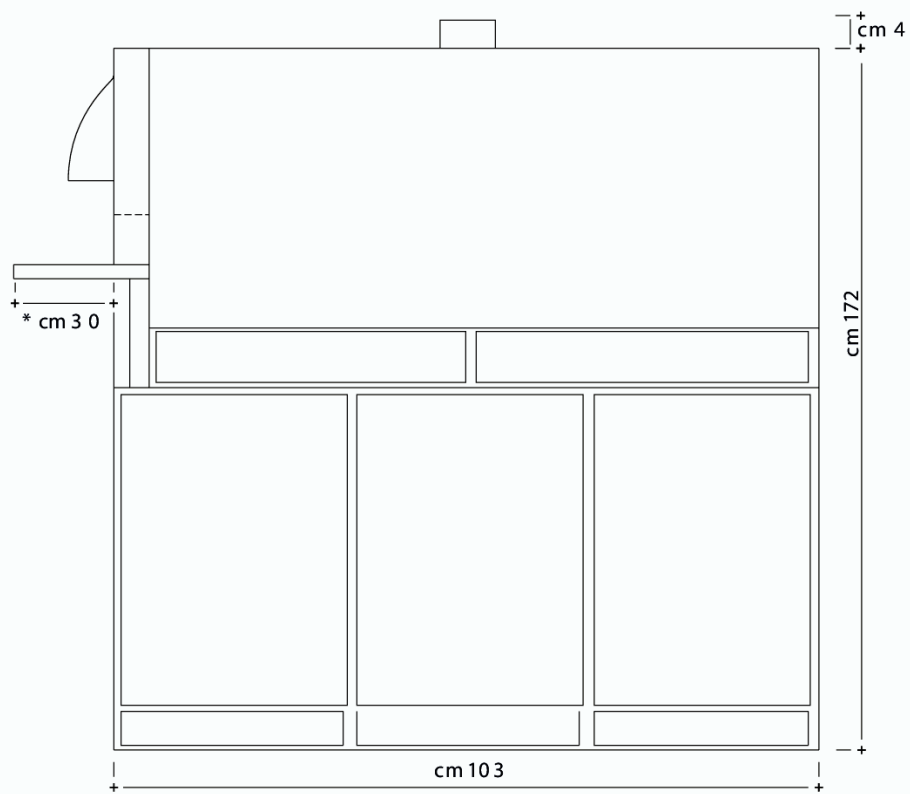

Technical Specifications

Cooking chamber dimension	Pizza capacity	External	Weight
49x775	2 pizzas Øcm33	85x96*x164	330 kg

*+29cm oven shelf

220v 50 Hz 37 AMps
Maximum Power 8.5 kw

Technical Specifications

Cooking chamber dimension	Pizza capacity	External	Weight
75x77	4 pizzas Øcm33	110x103*x176	480 kg

*+30cm oven shelf

Total power 12kw
32amp 3 phase supply

Technical Specifications

Cooking chamber dimension	Pizza capacity	External	Weight
75x113	6 pizzas Øcm33	110x135*x176	580 kg

*+30cm oven shelf

Total power 13.2 kw
32 amp 3 phase supply

Technical Specifications

Cooking chamber dimension	Pizza capacity	External	Weight
103x113	9 pizzas Øcm33	145x151*x194	880 kg

*+30cm oven shelf

Total power 16.5 kw
32 amp 3 phase supply