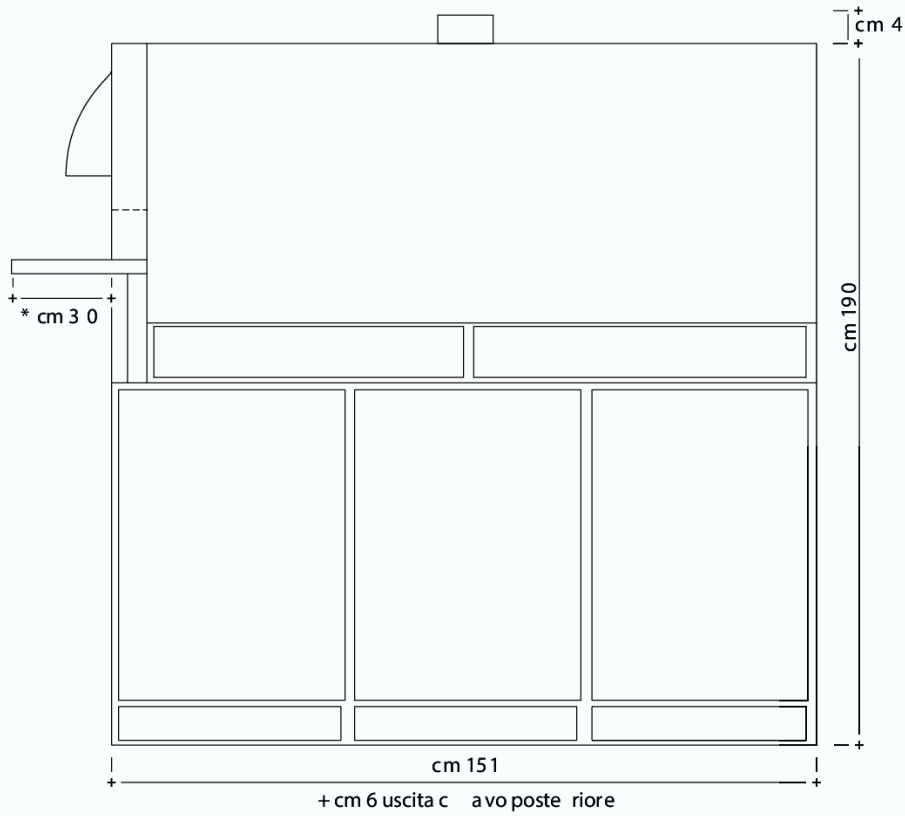

Technical Specifications

Cooking chamber dimension	Pizza capacity	External	Weight
49x775	2 pizzas Øcm33	85x96*x164	330 kg

*+29cm oven shelf

220v 50 Hz 37 AMps
Maximum Power 8.5 kw

Technical Specifications

Cooking chamber dimension	Pizza capacity	External	Weight
75x77	4 pizzas Øcm33	110x103*x176	480 kg

*+30cm oven shelf

Total power 12kw
32amp 3 phase supply

Technical Specifications

Cooking chamber dimension	Pizza capacity	External	Weight
75x113	6 pizzas Øcm33	110x135*x176	580 kg

*+30cm oven shelf

Total power 13.2 kw
32 amp 3 phase supply

Technical Specifications

Cooking chamber dimension	Pizza capacity	External	Weight
103x113	9 pizzas Øcm33	145x151*x194	880 kg

*+30cm oven shelf

Total power 16.5 kw
32 amp 3 phase supply