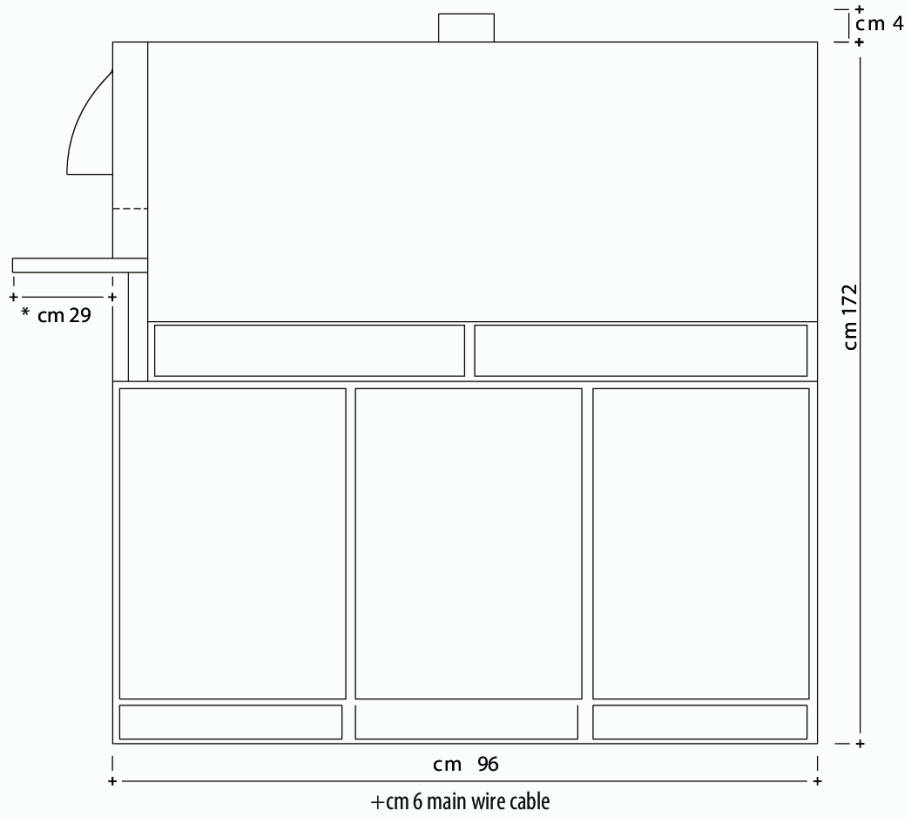

Technical Specifications

Cooking chamber dimension	Pizza capacity	External	Weight
49x775	2 pizzas Øcm33	85x96*x164	330 kg

*+29cm oven shelf

220v 50 Hz 37 AMps
Maximum Power 8.5 kw

Technical Specifications

Cooking chamber dimension	Pizza capacity	External	Weight
75x77	4 pizzas Øcm33	110x103*x176	480 kg

*+30cm oven shelf

Total power 12kw
32amp 3 phase supply

Technical Specifications

Cooking chamber dimension	Pizza capacity	External	Weight
75x113	6 pizzas Øcm33	110x135*x176	580 kg

*+30cm oven shelf

Total power 13.2 kw
32 amp 3 phase supply

Technical Specifications

Cooking chamber dimension	Pizza capacity	External	Weight
103x113	9 pizzas Øcm33	145x151*x194	880 kg

*+30cm oven shelf

Total power 16.5 kw
32 amp 3 phase supply