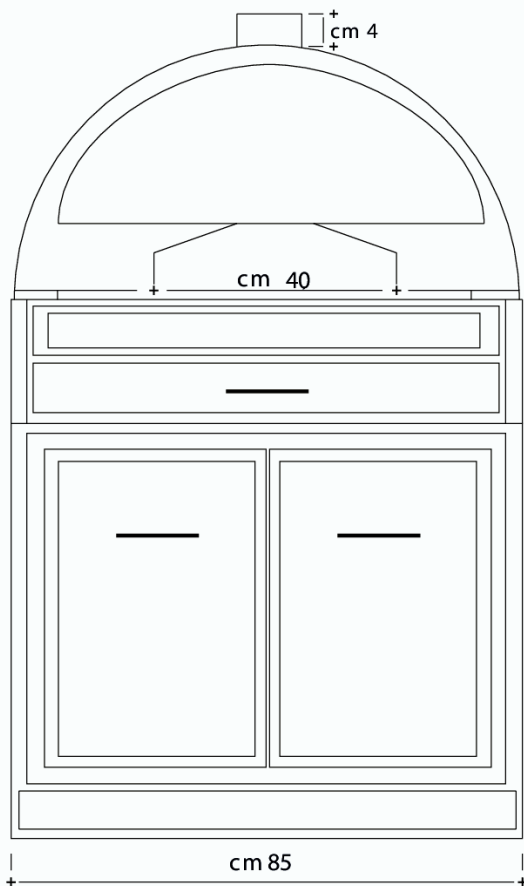

Technical Specifications

Cooking chamber dimension	Pizza capacity	External	Weight
49x775	2 pizzas Øcm33	85x96*x164	330 kg

*+29cm oven shelf

220v 50 Hz 37 AMps
Maximum Power 8.5 kw

Technical Specifications

Cooking chamber dimension	Pizza capacity	External	Weight
75x77	4 pizzas Øcm33	110x103*x176	480 kg

*+30cm oven shelf

Total power 12kw
32amp 3 phase supply

Technical Specifications

Cooking chamber dimension	Pizza capacity	External	Weight
75x113	6 pizzas Øcm33	110x135*x176	580 kg

*+30cm oven shelf

Total power 13.2 kw
32 amp 3 phase supply

Technical Specifications

Cooking chamber dimension	Pizza capacity	External	Weight
103x113	9 pizzas Øcm33	145x151*x194	880 kg

*+30cm oven shelf

Total power 16.5 kw
32 amp 3 phase supply