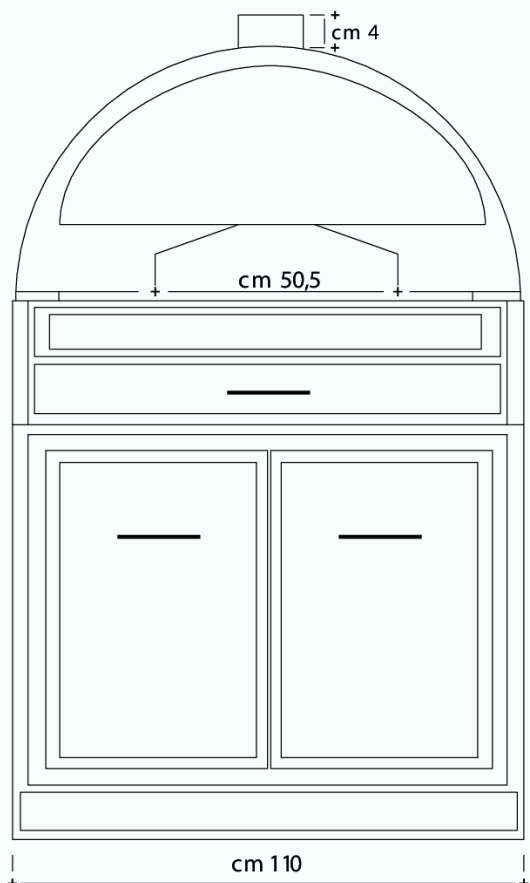

Technical Specifications

Cooking chamber dimension	Pizza capacity	External	Weight
49x775	2 pizzas Øcm33	85x96*x164	330 kg

*+29cm oven shelf

220v 50 Hz 37 AMps
Maximum Power 8.5 kw

Technical Specifications

Cooking chamber dimension	Pizza capacity	External	Weight
75x77	4 pizzas Øcm33	110x103*x176	480 kg

*+30cm oven shelf

Total power 12kw
32amp 3 phase supply

Technical Specifications

Cooking chamber dimension	Pizza capacity	External	Weight
75x113	6 pizzas Øcm33	110x135*x176	580 kg

*+30cm oven shelf

Total power 13.2 kw
32 amp 3 phase supply

Technical Specifications

Cooking chamber dimension	Pizza capacity	External	Weight
103x113	9 pizzas Øcm33	145x151*x194	880 kg

*+30cm oven shelf

Total power 16.5 kw
32 amp 3 phase supply