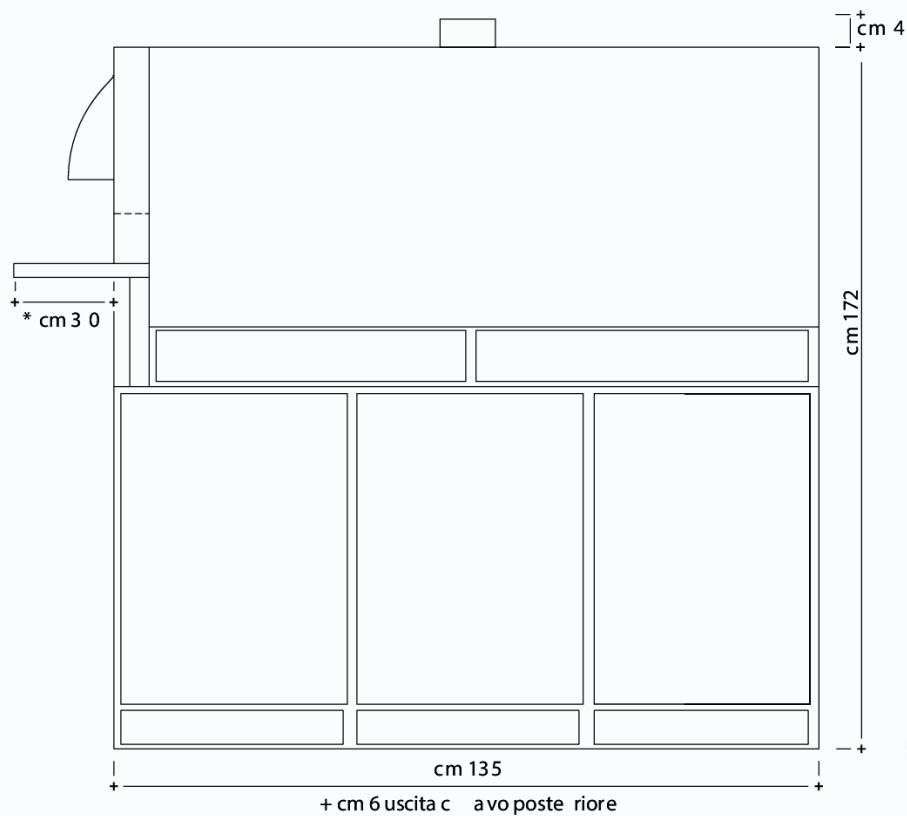

Technical Specifications

Cooking chamber dimension	Pizza capacity	External	Weight
49x775	2 pizzas Øcm33	85x96*x164	330 kg

*+29cm oven shelf

220v 50 Hz 37 AMps
Maximum Power 8.5 kw

Technical Specifications

Cooking chamber dimension	Pizza capacity	External	Weight
75x77	4 pizzas Øcm33	110x103*x176	480 kg

*+30cm oven shelf

Total power 12kw
32amp 3 phase supply

Technical Specifications

Cooking chamber dimension	Pizza capacity	External	Weight
75x113	6 pizzas Øcm33	110x135*x176	580 kg

*+30cm oven shelf

Total power 13.2 kw
32 amp 3 phase supply

Technical Specifications

Cooking chamber dimension	Pizza capacity	External	Weight
103x113	9 pizzas Øcm33	145x151*x194	880 kg

*+30cm oven shelf

Total power 16.5 kw
32 amp 3 phase supply